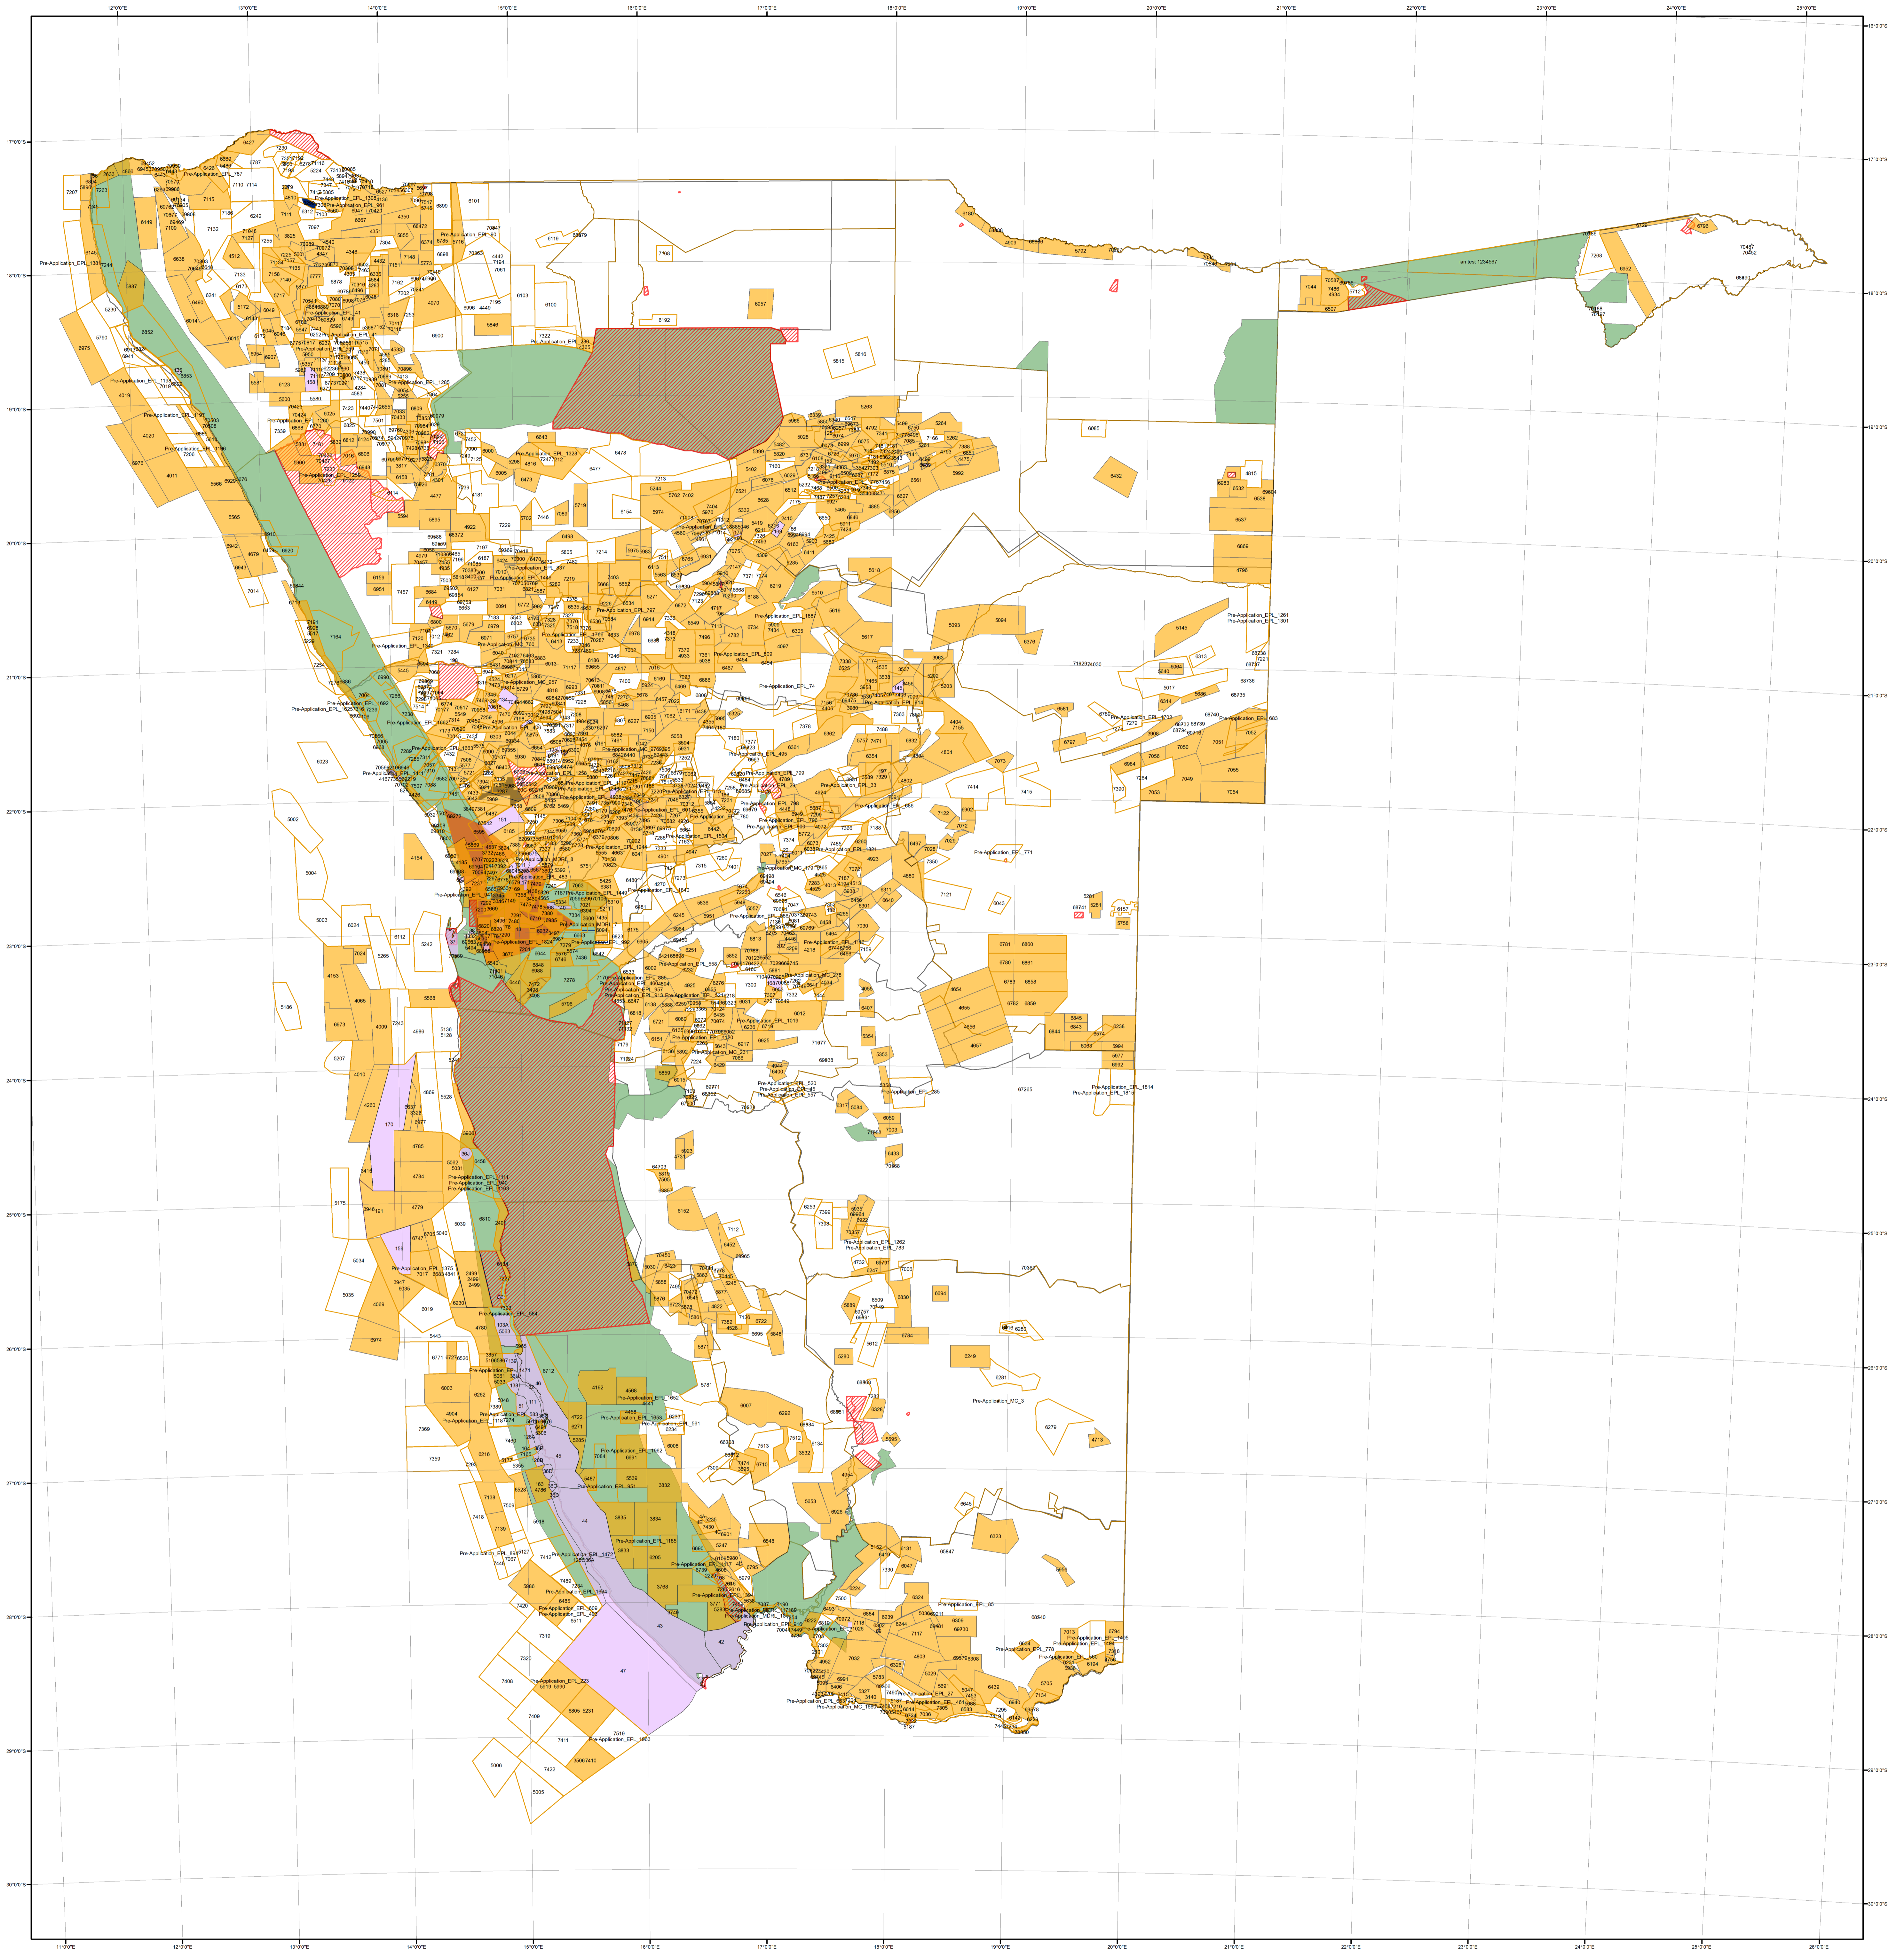

Current Namibian Licences (Ministry of Mines and Energy)

Date: 04/02/2019

Legend

EPL - Application	ERL - Application	Withdrawn Area
EPL - Active	ERL - Active	Environmentally Sensitive Areas
ML - Application	RL - Application	District
ML - Active	RL - Active	Region
MC - Application	MDRL - Application	Division
MC - Active	MDRL - Active	

1:2,000,000

Projection: Albers Conic Equal Area
Spheroid: Bessel 1841
Central Meridian: 17 Deg. E
Grid: Geographic Coordinates (Degrees)